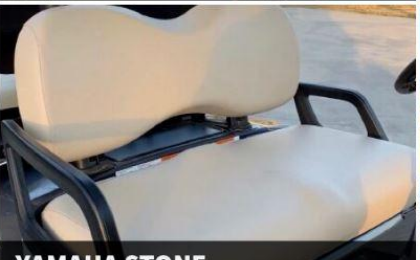

Carb Blk / Blk Ostrich

Briar

Carb. White / Baby Blue

BLACK GATOR / ORANGE PLEATS

CARBON FIBER-BLACK/CHARCOAL

BROWN GATOR

BLACK GATOR / BLACK PLEATS

BLACK GATOR / SADDLE PLEATS

BLACK GATOR SOLID

CARBON FIBER-BLACK / CHARCOAL PLEATS

BLACK/CHARCOAL PLEATS

BLACK/BLUE PLEATS

BLACK/BLACK PLEATS

RED/BLACK PLEATS

CARBON FIBER-BLACK / LIME WAVE

BLACK/LIME PLEATS

YAMAHA STONE

CARBON FIBER-BLACK / BABY BLUE

BLACK/GREY PLEATS

BLACK/WHITE PLEATS

OLD WHISKEY

Armrest- Will match the seat design you